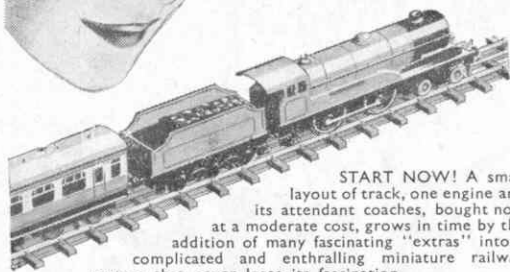

Here then is the thrill of reality in miniature—and the most intriguing pastime of your lifetime. Many of the foremost engineers in the country started in this way.

BASSETT-LOWKE LTD. NORTHAMPTON

London: 112 High Holborn, W.C.1. Manchester: 28 Corporation St.