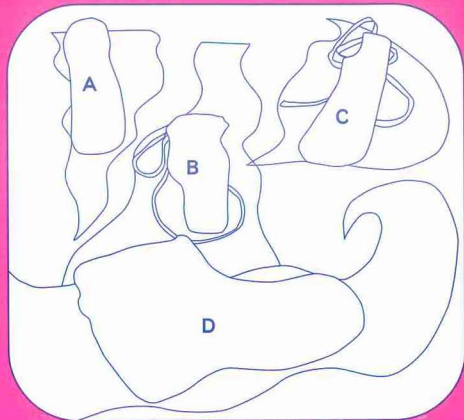

PINK TECHNO 6

SHOE DESCRIPTION	SIZE	SERIAL NO.	PRICE
A. White leather ankle-strap shoe	3-8	I2950	£32.99
B. Black leather ankle-strap shoe	3-8	I2950	£32.99
C. Black mock-croc ankle-strap shoe	3-8	I2950	£34.99
D. Brown suede ankle-strap shoe	3-8	I2950	£32.99