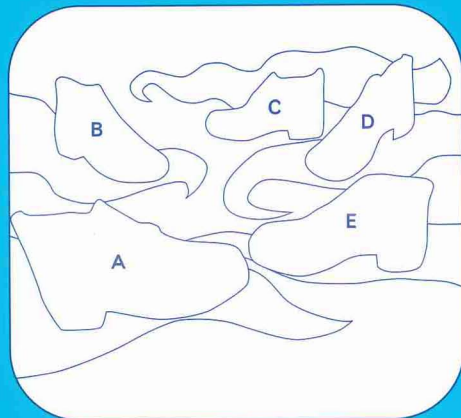

All prices are for mail order purposes only.

BLUE TECHNO DISC

BLUE TECHNO I

SHOE DESCRIPTION	SIZE	SERIAL NO.	PRICE
A. Black mock-croc loafer	3-8	P570	£44.99
B. White mock-croc loafer	3-8	P570	£44.99
C. Black leather loafer	3-8	P570	£42.99
D. Red mock-croc loafer	3-8	P570	£44.99

All prices are for mail order purposes only.

BLUE TECHNO 2

SHOE	DESCRIPTION	SIZE	SERIAL NO.	PRICE
A.	White leather loafer mule	3-8	P575	£37.99
B.	Black leather loafer mule	3-8	P575	£37.99
C.	Red mock-croc loafer mule	3-8	P575	£42.99
D.	Black mock-croc loafer mule	3-8	P575	£42.99

BLUE TECHNO 3

SHOE	DESCRIPTION	SIZE	SERIAL NO.	PRICE
A.	Black mock-croc loafer boot with chain	3-8	P331	£47.99
B.	Black mock-croc loafer boot	3-8	P330	£47.99
C.	White mock-croc loafer boot with chain	3-8	P331	£47.99
D.	Black leather loafer boot	3-8	P330	£47.99
E.	Brown mock-croc loafer boot	3-8	P330	£47.99