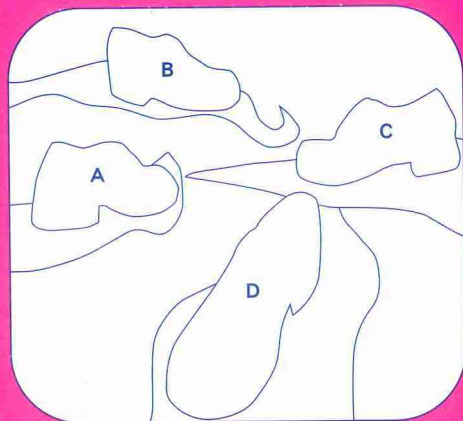

All prices are for mail order purposes only.

7. SKI LODGE

SHOE	DESCRIPTION	SIZE	SERIAL NO.	PRICE
A.	Brown nubuck loafer mule	3-8	TUSCAN	£49.99
B.	Blue nubuck loafer mule	3-8	TUSCAN	£49.99
C.	Pink nubuck loafer mule	3-8	TUSCAN	£49.99
D.	Beige nubuck loafer mule	3-8	TUSCAN	£49.99
E.	Black nubuck loafer mule	3-8	TUSCAN	£49.99

All prices are for mail order purposes only.

PINK TECHNO 2

SHOE DESCRIPTION	SIZE	SERIAL NO.	PRICE
A. Black mock-croc zipped ankle boot	3-8	R1656	£57.99
B. Black leather buckled ankle boot	3-8	R3176	£52.99
C. Black leather zipped ankle boot	3-8	R1656	£52.99
D. Brown leather zipped ankle boot	3-8	R1656	£52.99
E. Burgundy leather buckled ankle boot	3-8	R3176	£52.99