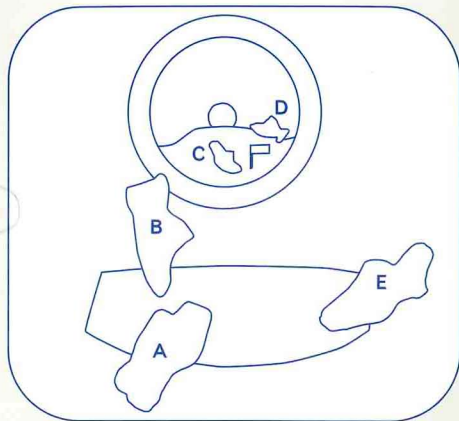

2. COMET

SHOE DESCRIPTION	SIZE	SERIAL NO.	PRICE
A. Silver synthetic slingback sandal	3-8	Zi1309	£52.99
B. Orange synthetic wedged mule	3-8	Zi979	£42.99
C. Black synthetic slingback sandal	3-8	Zi1309	£52.99
D. Silver synthetic wedged mule	3-8	Zi979	£42.99
E. White synthetic wedged mule	3-8	Zi979	£42.99
F. Orange synthetic slingback sandal	3-8	Zi1309	£52.99
G. Black synthetic wedged mule	3-8	Zi979	£42.99

3. MOON SURFACE FROM ROCKET

SHOE DESCRIPTION	SIZE	SERIAL NO.	PRICE
A. Black suede peep-toe mule	3-8	B522	£37.99
B. Natural fake snake peep-toe mule	3-8	B522	£42.99
C. Red suede peep-toe mule	3-8	B522	£37.99
D. Green suede peep-toe mule	3-8	B522	£37.99
E. Black fake snake peep-toe mule	3-8	B522	£42.99

ALSO AVAILABLE IN ORANGE SUEDE & YELLOW SUEDE SIZES 3-8 - £37.99 (not shown).

All prices are for mail order purposes only.

4. FOOTPRINT

SHOE DESCRIPTION	SIZE	SERIAL NO.	PRICE
A. Black leather fashion trainer	3-8	86002	£37.99
B. White leather fashion trainer	3-8	86002	£37.99
C. Green suede fashion trainer	3-8	86002	£37.99
D. Pink suede fashion trainer	3-8	86002	£37.99
E. Navy suede fashion trainer	3-8	86002	£37.99

5. SPACE WALK

SHOE DESCRIPTION	SIZE	SERIAL NO.	PRICE
A. Green/orange pearlised high-wedge sandal	3-8	Zi313	£47.99
B. Purple/yellow pearlised high-wedge sandal	3-8	Zi313	£47.99
C. Black pearlised high-wedge sandal	3-8	Zi313	£47.99
D. Beige pearlised high-wedge sandal	3-8	Zi316	£47.99

Zi316 IS ALSO AVAILABLE IN BLACK PEARLISED SIZES 3-8 - £47.99 (not shown).

All prices are for mail order purposes only.