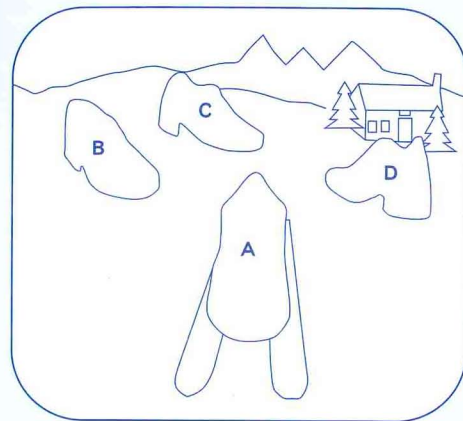

SNOW DISC

I. SKIING

SHOE DESCRIPTION	SIZE	SERIAL NO.	PRICE
A. Black/slate suede heeled trainer	3-8	BRASH	£54.99
B. Blue/slate suede heeled trainer	3-8	BRASH	£54.99
C. Blue/stone suede heeled trainer	3-8	BRASH	£54.99
D. Slate/blue suede heeled trainer	3-8	BRASH	£54.99