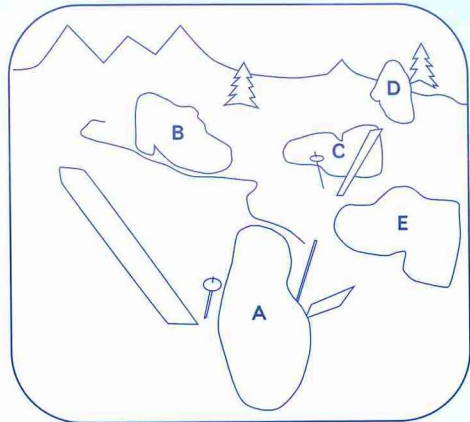

7. SKI LODGE

SHOE	DESCRIPTION	SIZE	SERIAL NO.	PRICE
A.	Brown nubuck loafer mule	3-8	TUSCAN	£49.99
B.	Blue nubuck loafer mule	3-8	TUSCAN	£49.99
C.	Pink nubuck loafer mule	3-8	TUSCAN	£49.99
D.	Beige nubuck loafer mule	3-8	TUSCAN	£49.99
E.	Black nubuck loafer mule	3-8	TUSCAN	£49.99

All prices are for mail order purposes only.