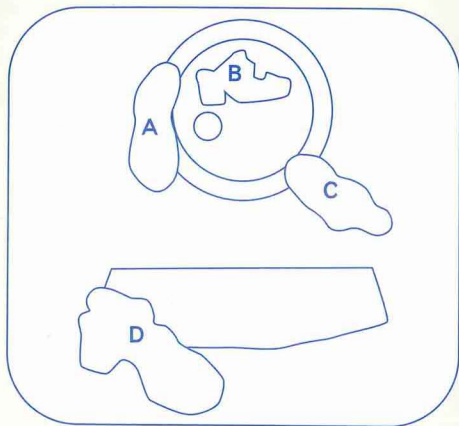

Zi314 IS ALSO AVAILABLE IN BLACK PEARLISED SIZES 3-8 - £44.99 (not shown).

Zi315 IS ALSO AVAILABLE IN BLACK PEARLISED SIZES 3-8 - £47.99 (not shown).

7. FLOATING AROUND ROCKET

SHOE	DESCRIPTION	SIZE	SERIAL NO.	PRICE
A.	Black suede sandal	3-8	LP2001	£47.99
B.	Orange fake-snake strappy sandal	3-8	LP2000	£42.99
C.	Natural fake-snake strappy sandal	3-8	LP2000	£42.99
D.	Blue fake-snake sandal	3-8	LP2001	£49.99

LP2000 IS ALSO AVAILABLE IN BLACK MOCK-CROC SIZES 3-8 - £44.99 (not shown).

All prices are for mail order purposes only.

BEACH DISC

I. SUNBATHING

SHOE	DESCRIPTION	SIZE	SERIAL NO.	PRICE
A.	Natural fake-snake clog	3-8	SH3001	£34.99
B.	Brown/black/white patched leather clog	3-8	SH3003	£32.99
C.	Brown waxy leather clog	3-8	SH3001	£27.99
D.	White leather clog	3-8	SH3001	£27.99