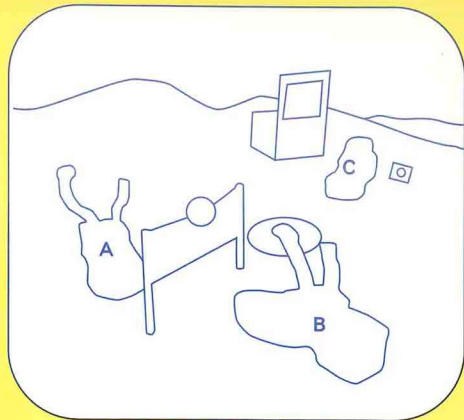

2. BEACH GAMES

SHOE DESCRIPTION	SIZE	SERIAL NO.	PRICE
A. Blue nylon beach shoe	3-8	SYO305	£27.99
B. Black nylon beach shoe	3-8	SYO305	£27.99
C. Red nylon beach shoe	3-8	SYO305	£27.99

ALSO AVAILABLE IN GREEN NYLON AND ORANGE NYLON SIZES 3-8 - £27.99 (not shown).

3. WATERSKIING

SHOE DESCRIPTION	SIZE	SERIAL NO.	PRICE
A. Black nubuck footbed mule	3-8	FB1007	£37.99
B. Brown nubuck footbed mule	3-8	FB1007	£37.99
C. Brown nubuck peep-toe footbed mule	3-8	FB1004	£37.99
D. Black nubuck peep-toe footbed mule	3-8	FB1004	£37.99
E. Beige nubuck peep-toe footbed mule	3-8	FB1004	£37.99

All prices are for mail order purposes only.