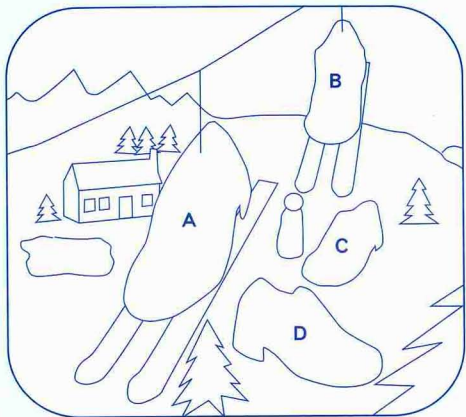

2. SNOWMAN

SHOE	DESCRIPTION	SIZE	SERIAL NO.	PRICE
A.	Red leather lace-up shoe	3-8	CHICK	£49.99
B.	Black leather lace-up shoe	3-8	CHICK	£49.99
C.	White leather lace-up shoe	3-8	CHICK	£49.99
D.	Black patent leather lace-up shoe	3-8	CHICK	£49.99

3. CHAIR LIFT

SHOE	DESCRIPTION	SIZE	SERIAL NO.	PRICE
A.	Stone suede lace-up heeled trainer	3-8	BOLD	£54.99
B.	Black suede lace-up heeled trainer	3-8	BOLD	£54.99
C.	Petrol suede lace-up heeled trainer	3-8	BOLD	£54.99
D.	Navy suede lace-up heeled trainer	3-8	BOLD	£54.99

All prices are for mail order purposes only.

4. ICE-SKATING

SHOE	DESCRIPTION	SIZE	SERIAL NO.	PRICE
A.	Black patent mock-croc loafer mule	3-8	TARDIS	£49.99
B.	Black leather loafer mule	3-8	TARDIS	£49.99
C.	Brown leather loafer mule	3-8	TARDIS	£49.99
D.	White patent leather loafer mule	3-8	TARDIS	£49.99

5. SKI JUMP

SHOE	DESCRIPTION	SIZE	SERIAL NO.	PRICE
A.	Petrol/white suede heeled trainer	3-8	BRAZEN	£54.99
B.	Black/navy suede heeled trainer	3-8	BRAZEN	£54.99
C.	Navy/petrol suede heeled trainer	3-8	BRAZEN	£54.99
D.	Black/green suede heeled trainer	3-8	BRAZEN	£54.99

All prices are for mail order purposes only.